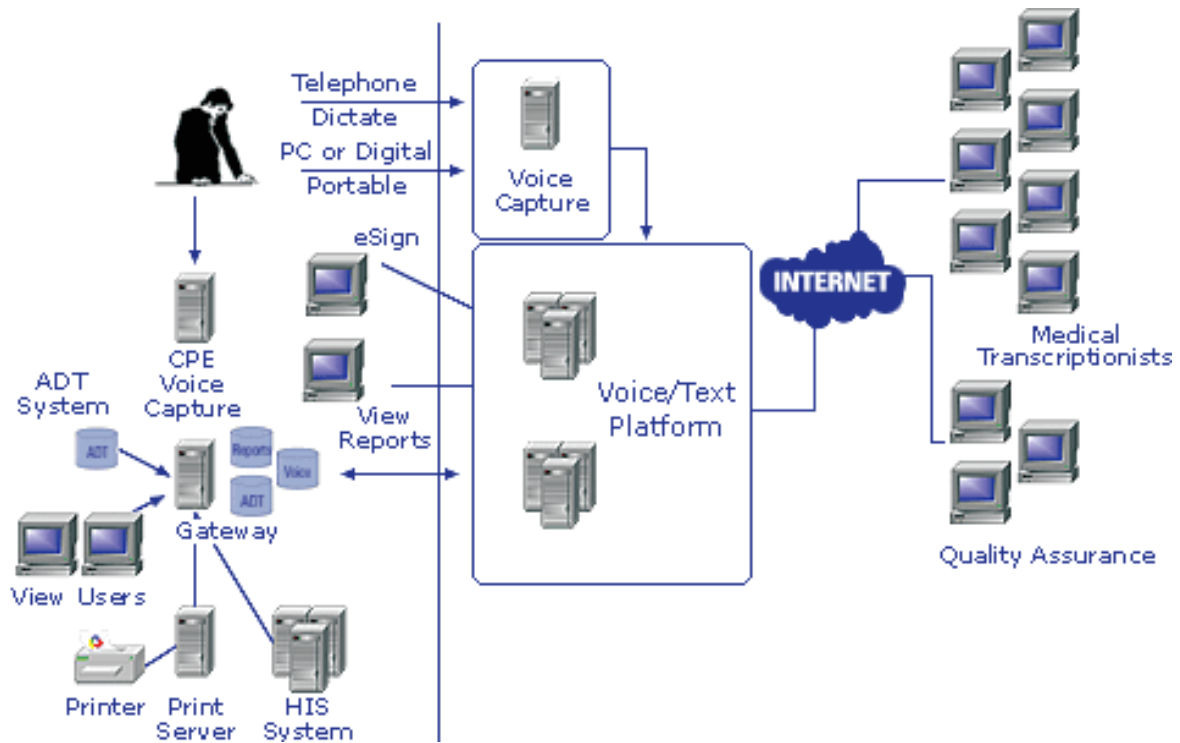

WORKFLOW

2401 Burnet Ave., Syracuse, NY 13206
p: 800.933.0180 • f: 315.437.9993
www.continuumsys.com

continuum
SYSTEMS